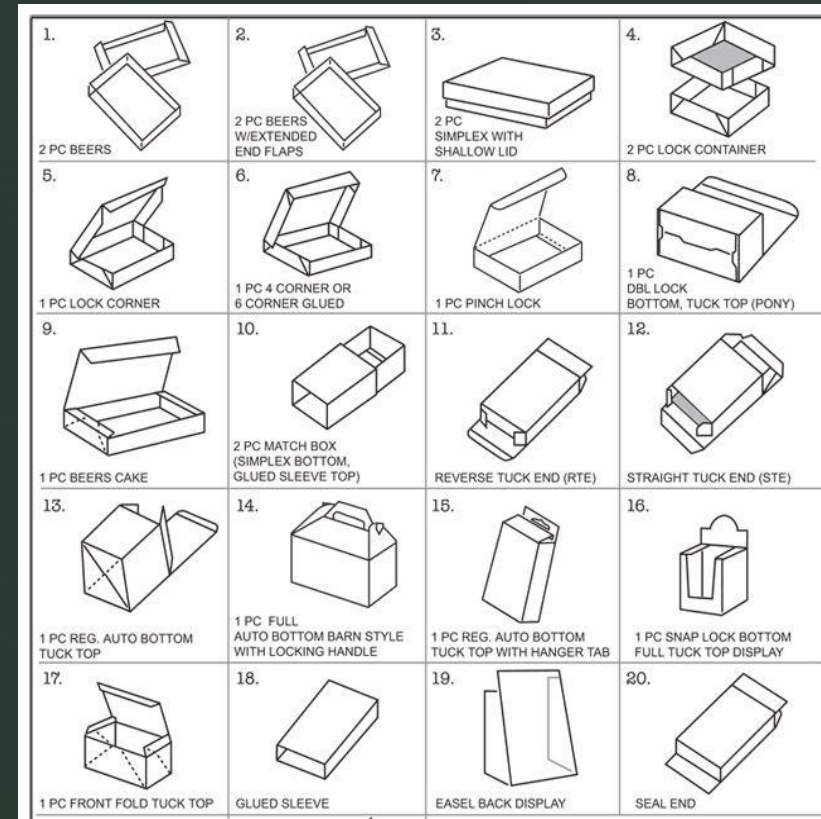

Welcome to:

Create It Packaging

www.createitpkg.com

847-357-1700

Printed Packaging mock-ups in quantities as low as 1

With printing effects like White Layers, Spot Matte and Gloss UV, Clear or Foil Substrates, even Faux Embossing, we make your packaging stand out!

www.createitpkg.com

847-357-1700

Structural Design

- As leaders in the field of packaging structural design, Create It Packaging has done it all! With several structural designers on staff, we can create almost any dieline. Don't know what box style would work the best? We'd be happy to guide you!

www.createitpkg.com

847-357-1700

- Structural Design
- Large Format Printing
- Folding Carton
- Corrugated Cartons
- POP Displays
- Flexible Packaging
- Rigid Set-Up Boxes
- Wrappers
- Labels
- Acetate Boxes
- PDQ Trays
- Shrink Wraps
- Bundle Wraps
- Graphic Design
- 4 Color Process
- White Layer Printing
- Spot UV Coating
- Faux Embossing
- Foil Printing
- Acetate Printing
- Assembly
- Kitting
- Magnetic Closures
- Zippered Pouches
- CAD Die Cutting
- Laminating
- Folding
- Gluing